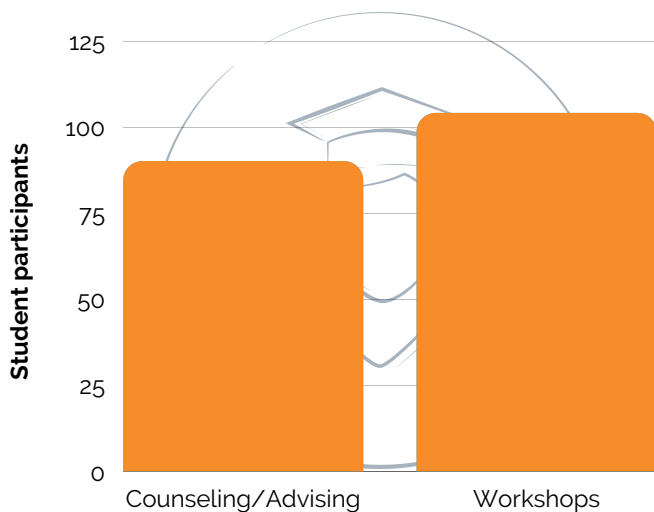

AUGUST 2020-AUGUST 2021

STUDENT ENGAGEMENT

119

TOTAL GU4LA STUDENTS SERVED

814

HOURS PROVIDED

MOST POPULAR SERVICES

About 119 NCPA students, or 83.6%, received GU4LA services, increasing their college and financial aid knowledge and boosting their leadership skills. The most popular services were counseling/advising and workshops, including financial aid college prep.