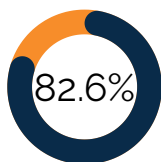

AUGUST 2020-AUGUST 2021

STUDENT ENGAGEMENT

119

TOTAL GU4LA STUDENTS SERVED

814

HOURS PROVIDED

MOST POPULAR SERVICES

About 119 NCPA students, or 83.6%, received GU4LA services, increasing their college and financial aid knowledge and boosting their leadership skills. The most popular services were counseling/advising and workshops, including financial aid college prep.