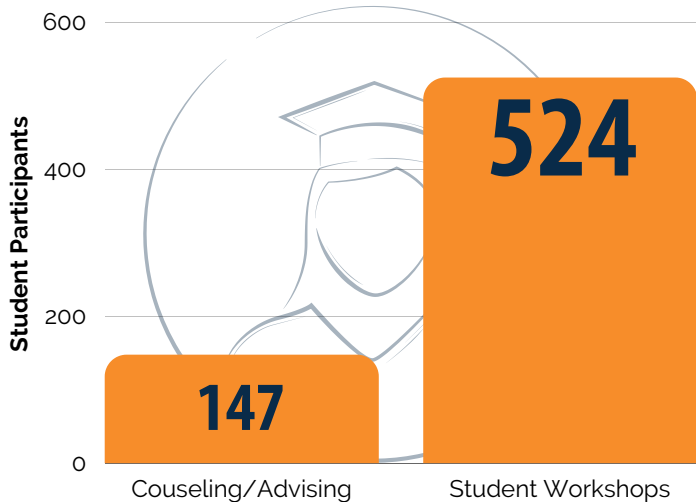

#### FAMILY ENGAGEMENT

173

TOTAL GU4LA PARENTS SERVED

326

HOURS PROVIDED

### PUBLIC SERVICE STUDENT ENGAGEMENT

CLASS OF 2024

126

STUDENTS SERVED

1,130

HOURS PROVIDED

### MOST POPULAR SERVICES

About 97% of our GEAR UP student community received GU4LA services, increasing their college and financial aid knowledge and boosting their leadership skills. The most popular services were counseling/advising and student workshops.