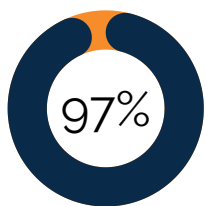

### MOST POPULAR SERVICES

About 97% of our GEAR UP student community received GU4LA services, increasing their college and financial aid knowledge and boosting their leadership skills. The most popular services were counseling/advising and student workshops.